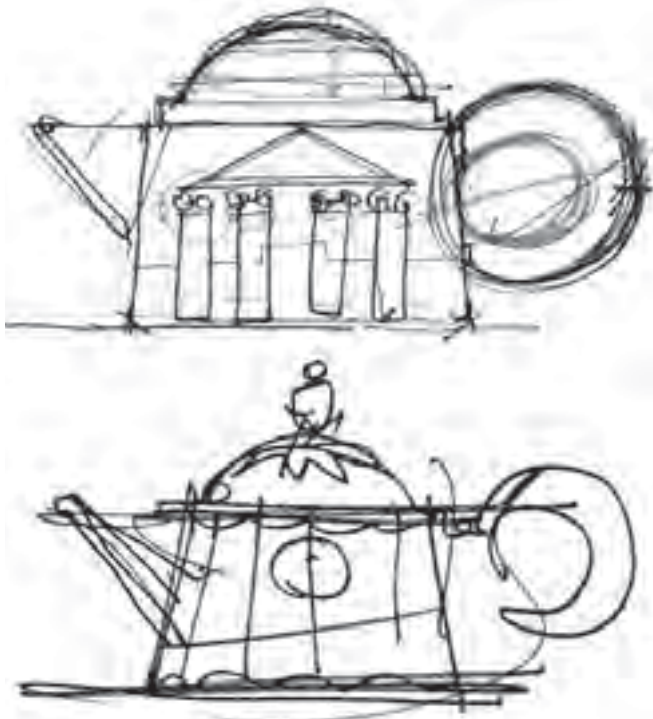

SWID POWELL VILLAGE TEA SET

*Architects: Venturi, Scott Brown
and Associates, Inc.*

Client: Swid Powell

Completion: 1990

This "Italian Village" ceramic tea service contains pieces that represent buildings of various types as children might depict them in an abstract and decorative way.

Robert Venturi's sketches