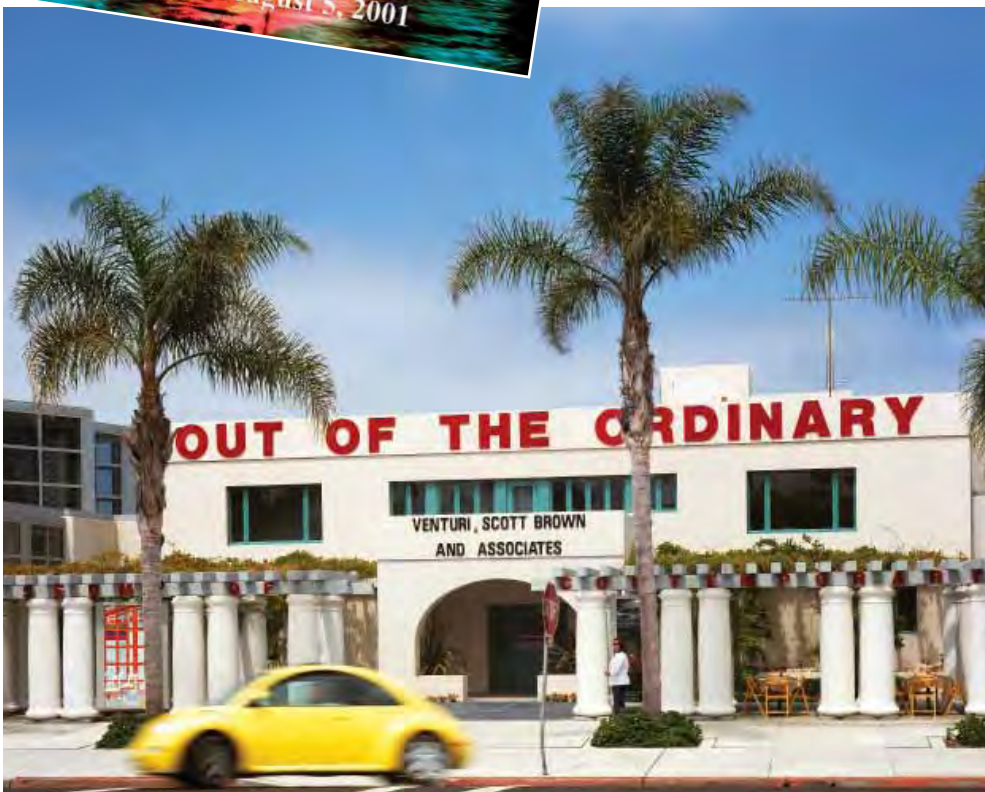

The exhibition as shown at the Museum of Contemporary Art, San Diego...