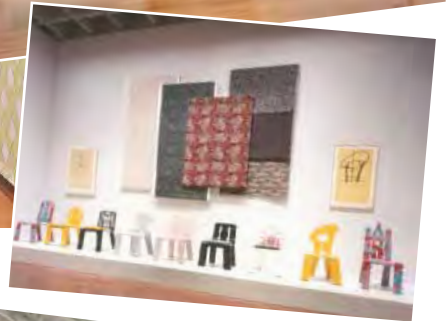

...the Philadelphia Museum of Art...