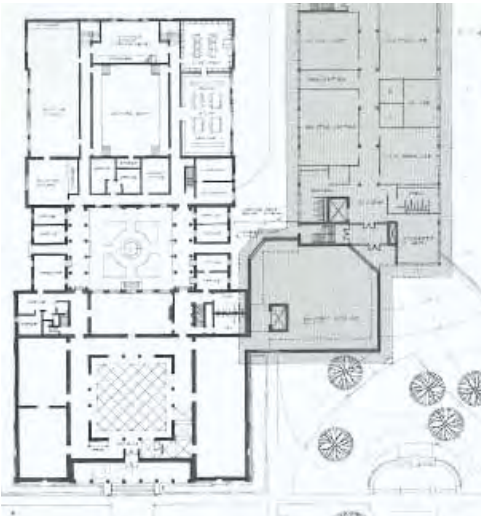

**ALLEN MEMORIAL ART MUSEUM,  
BERLIN COLLEGE**

*Architects: Venturi, Scott Brown and Associates, Inc.*

*Location: Oberlin, OH*

*Client: Oberlin College*

*Area: 39,200 sf*

*Construction Cost: \$2,400,000*

*Completion: 1976*

For Oberlin College, VSBA designed a large extension to a distinguished building designed by Cass Gilbert. To fit the confines of its narrow, constricted site, we placed the addition asymmetrically to the existing building. Particular attention was given to making the addition harmonize with Gilbert's symmetrical Renaissance pavilion. This was accomplished not through imitation but through the careful matching of materials -- buff colored brick, red sandstone, and pink granite, which were used to produce a pattern and scale in *contrast with yet analogous* to the original building.